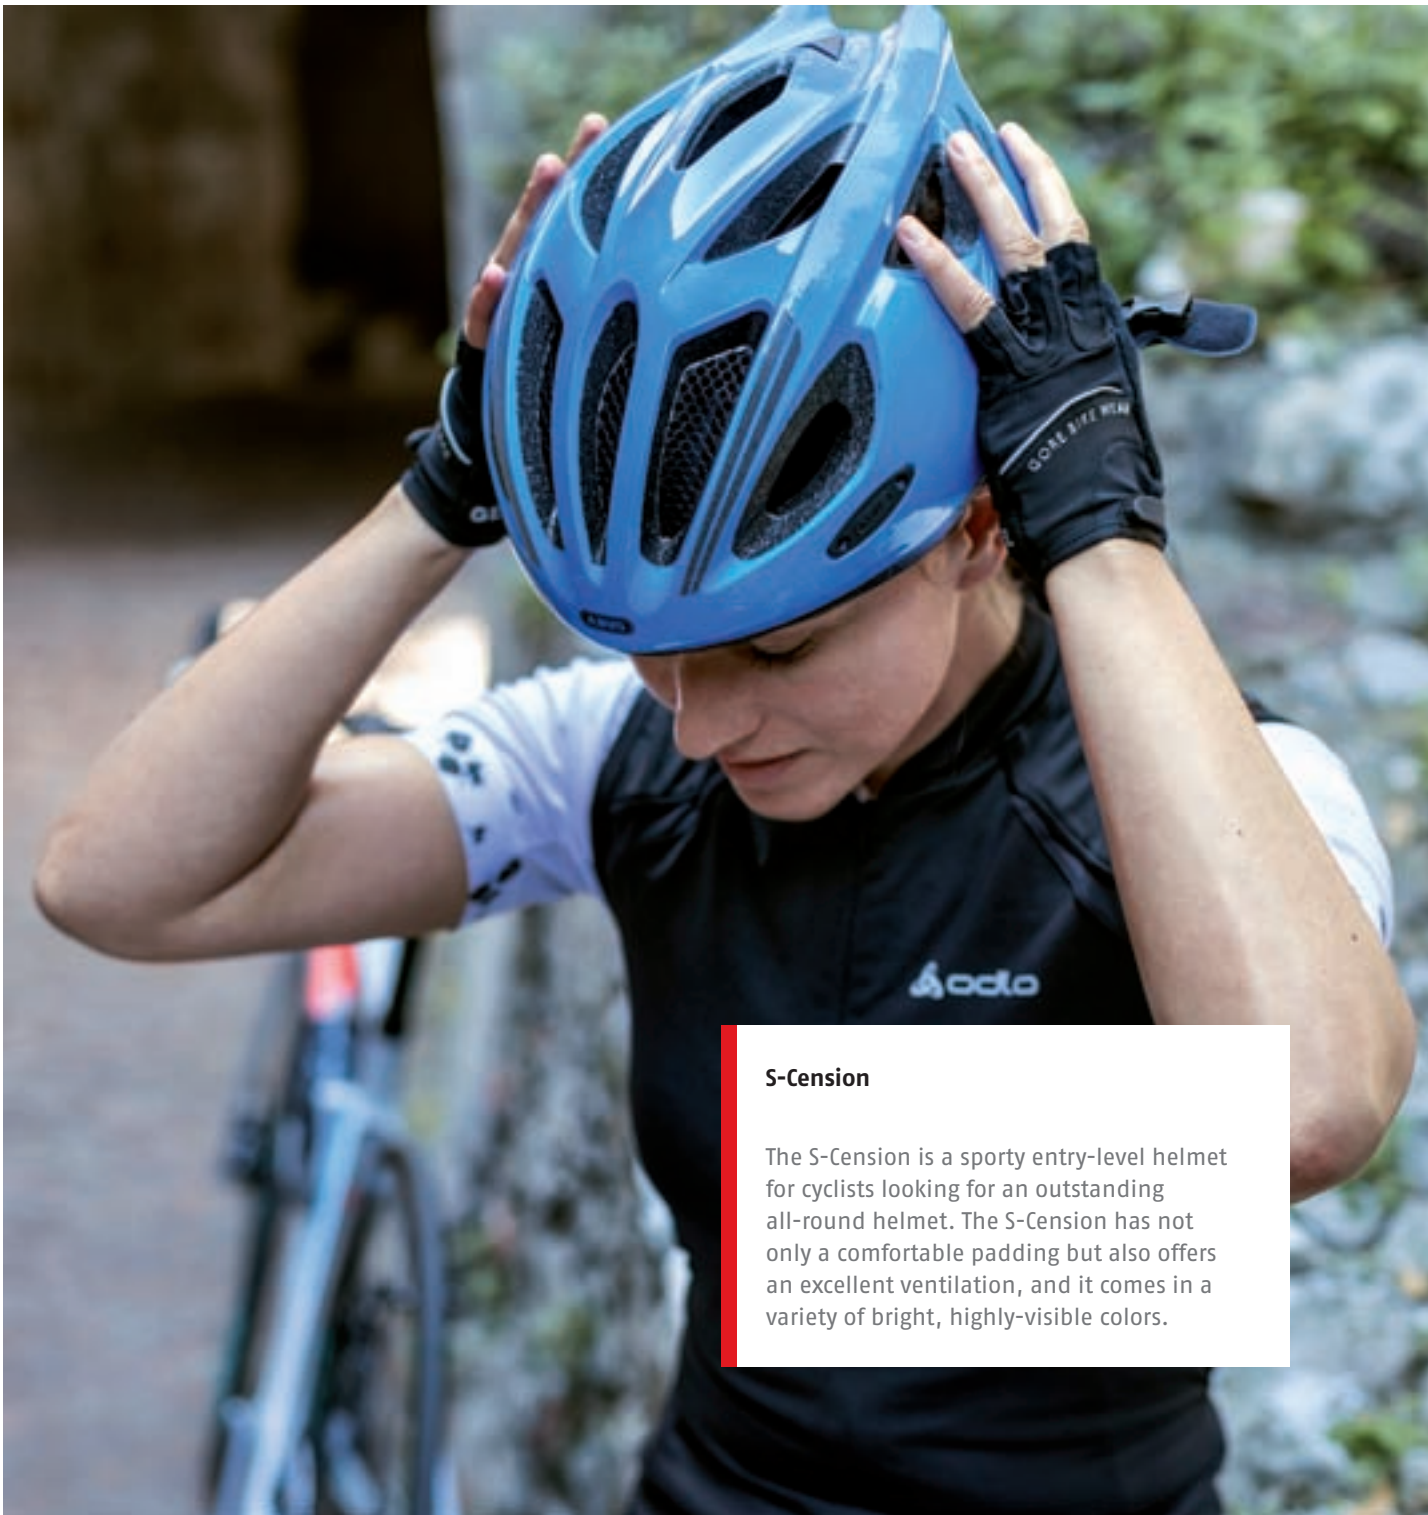

Zoom Evo Adult

Buckle

Colors

neon green

neon blue

S-Cension

The S-Cension is a sporty entry-level helmet for cyclists looking for an outstanding all-round helmet. The S-Cension has not only a comfortable padding but also offers an excellent ventilation, and it comes in a variety of bright, highly-visible colors.