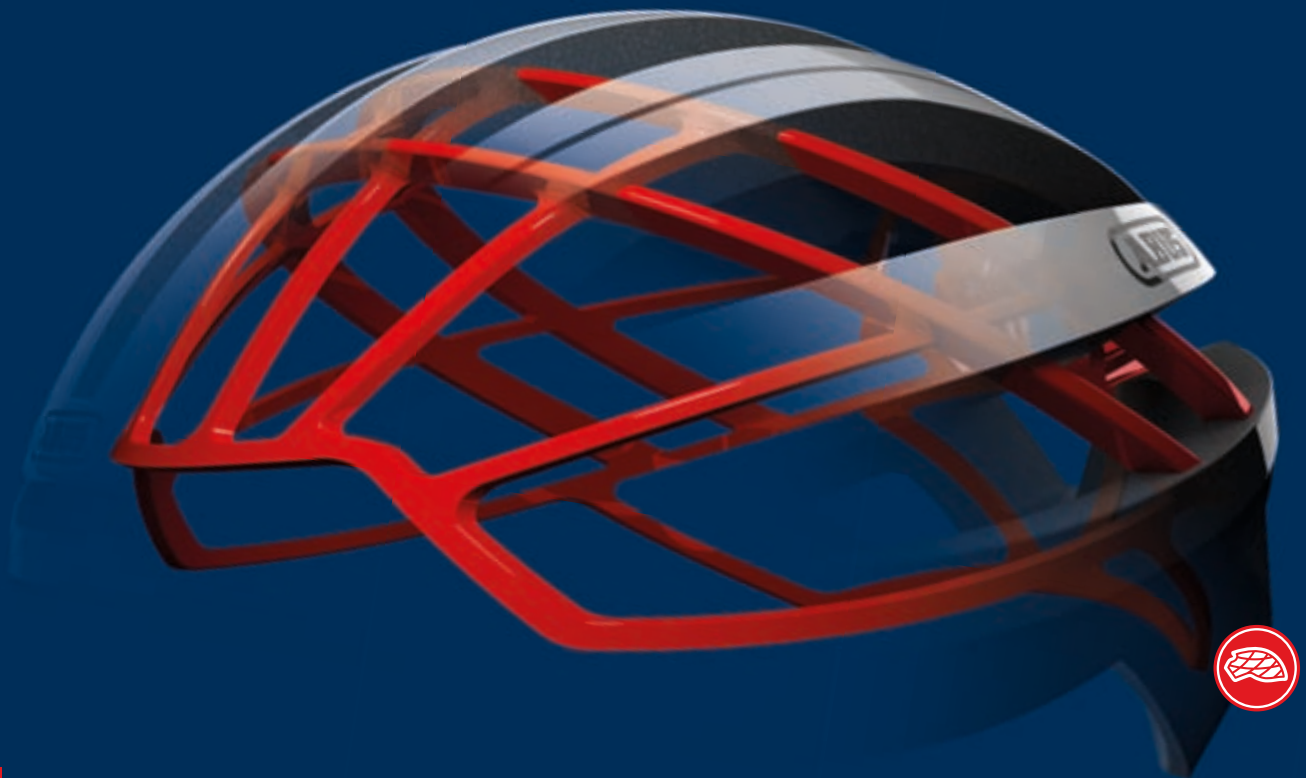

SAFETY AND COMFORT

ACTICAGE

The ABUS ActiCage is a structural reinforcement built into the EPS. It offers maximum protection with optimum ventilation and ultimate comfort.

With the ActiCage, ventilation openings in the helmet can be extremely large without compromising the helmet's structural integrity and your safety.