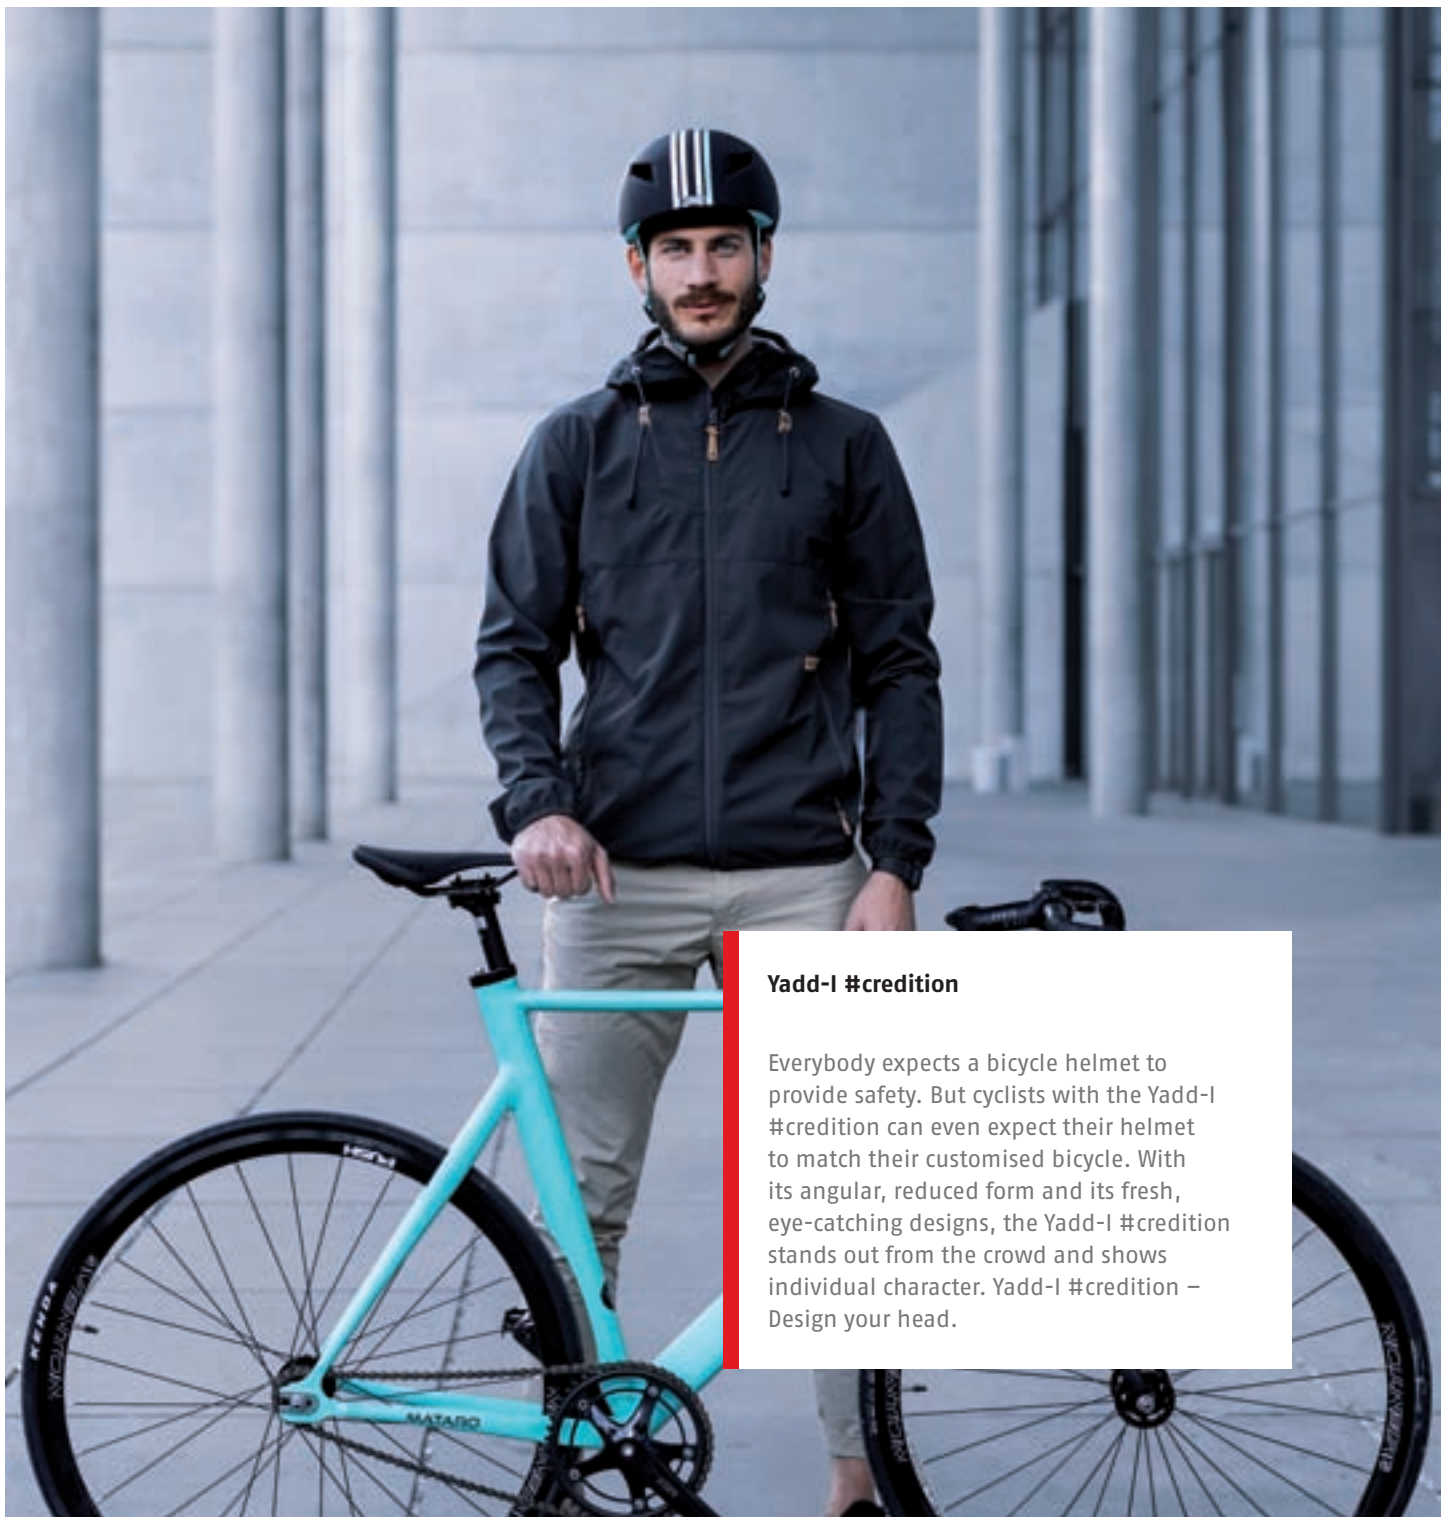

rusty black

camou green

gold digger

Features

Soft Tune System

Buckle

Urban

Yadd-I #credition