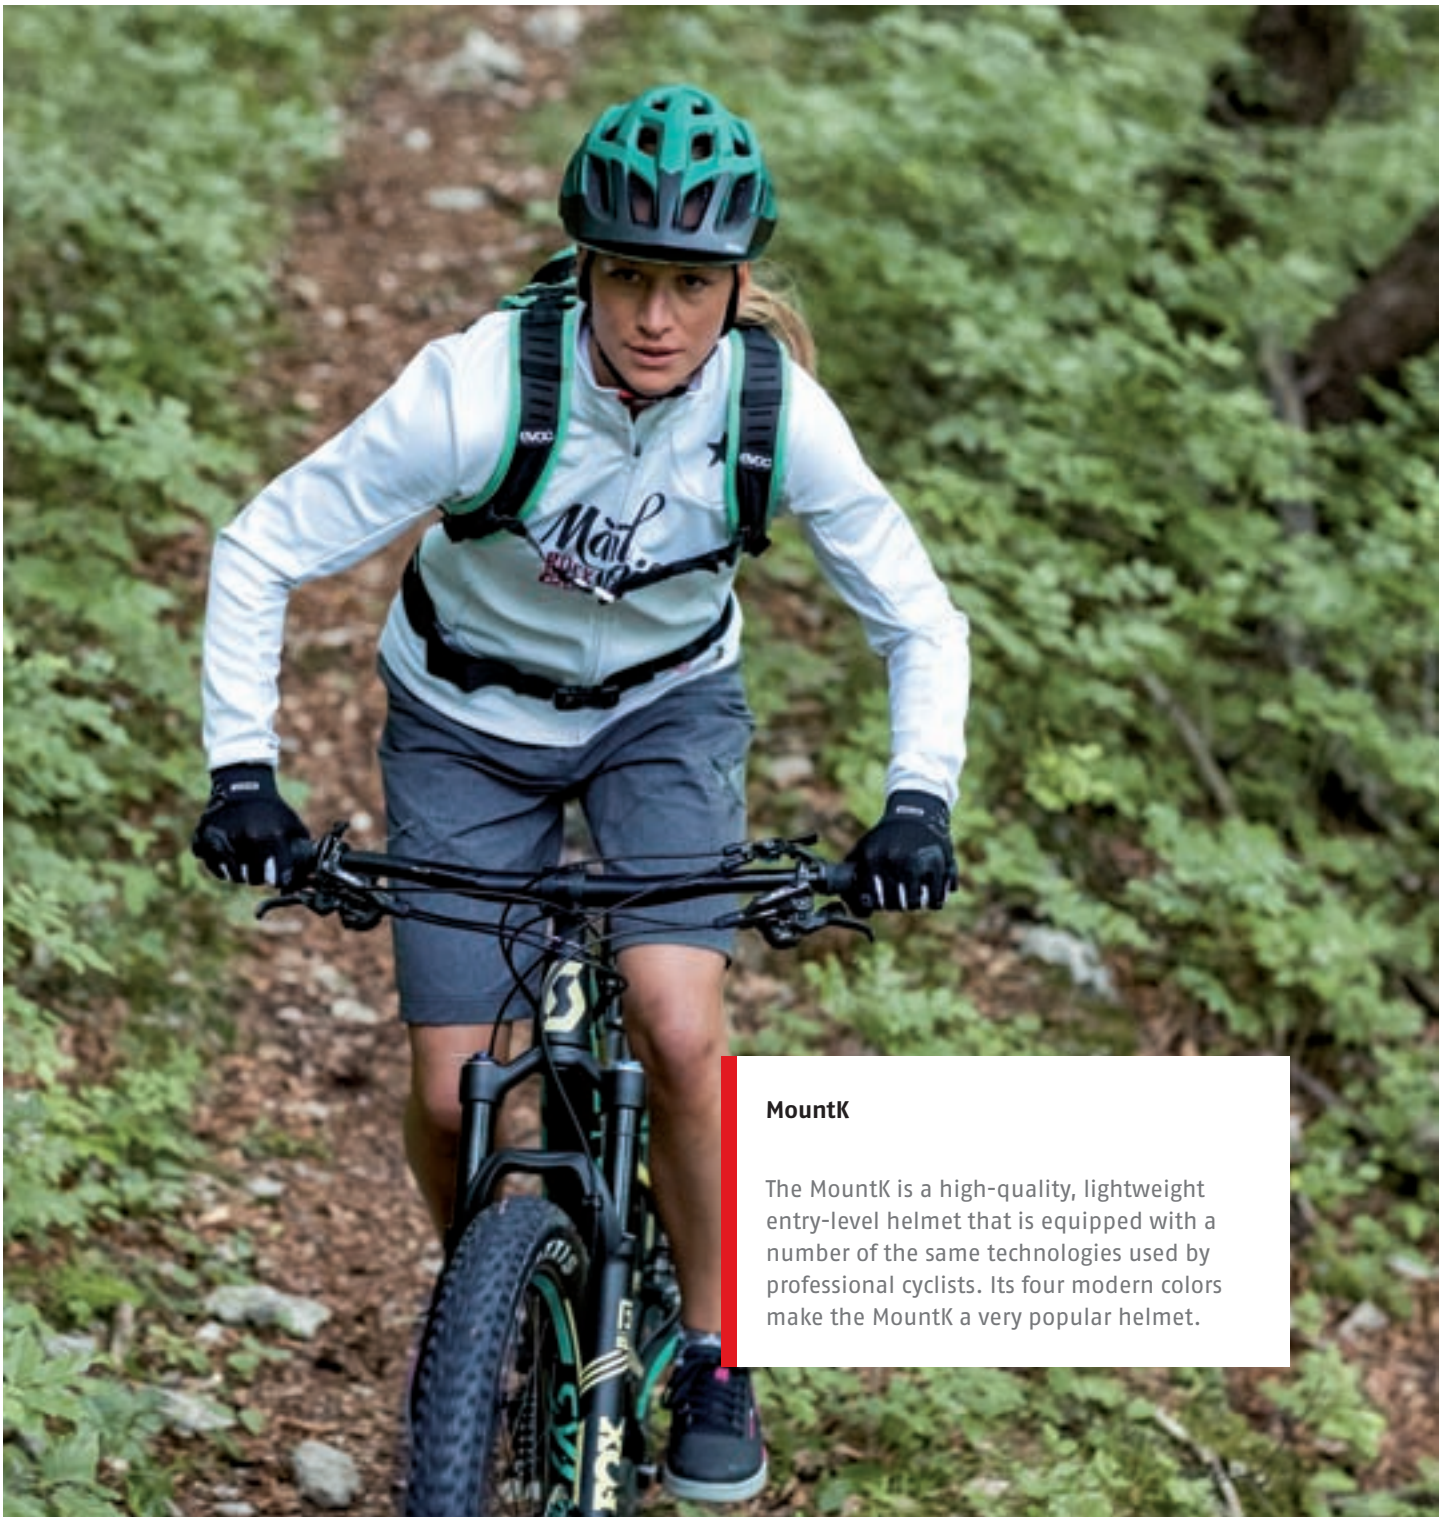

MountK

The MountK is a high-quality, lightweight entry-level helmet that is equipped with a number of the same technologies used by professional cyclists. Its four modern colors make the MountK a very popular helmet.

Ref. No.	EAN 4003318	Colour	Weight g	Size	Head size cm	Box Qty
MountK	78175 9	deep black	300	M	53 - 58	1
MountK	78176 6	deep black	320	L	58 - 62	1
MountK	78178 0	snow white	320	M	53 - 58	1
MountK	78177 3	snow white	320	L	58 - 62	1
MountK	78179 7	smaragd green	300	M	53 - 58	1
MountK	78180 3	smaragd green	320	L	58 - 62	1
MountK	78181 0	midnight blue	300	M	53 - 58	1
MountK	78182 7	midnight blue	320	L	58 - 62	1