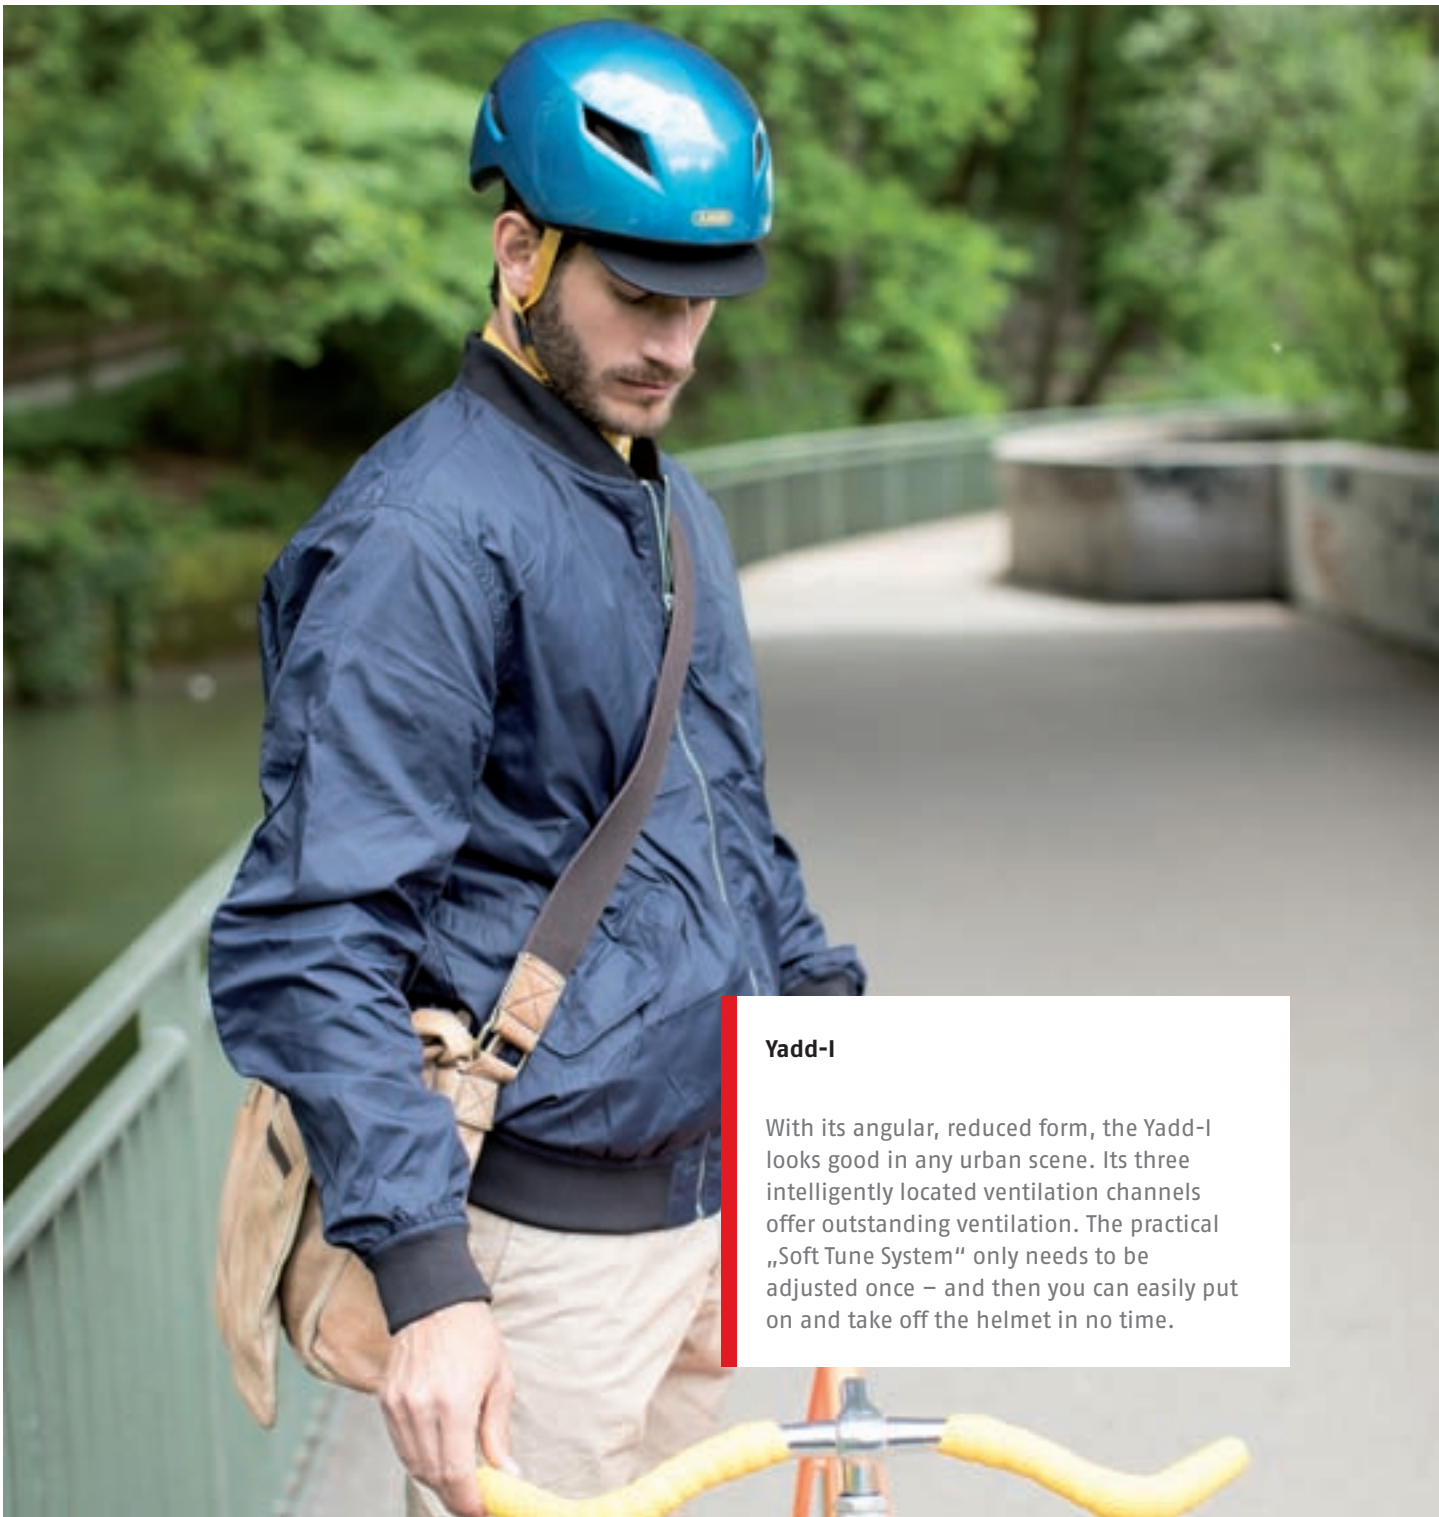

streak grey

streak white

velvet black

Features

Soft Tune System

Buckle

Yadd-I

With its angular, reduced form, the Yadd-I looks good in any urban scene. Its three intelligently located ventilation channels offer outstanding ventilation. The practical „Soft Tune System“ only needs to be adjusted once – and then you can easily put on and take off the helmet in no time.