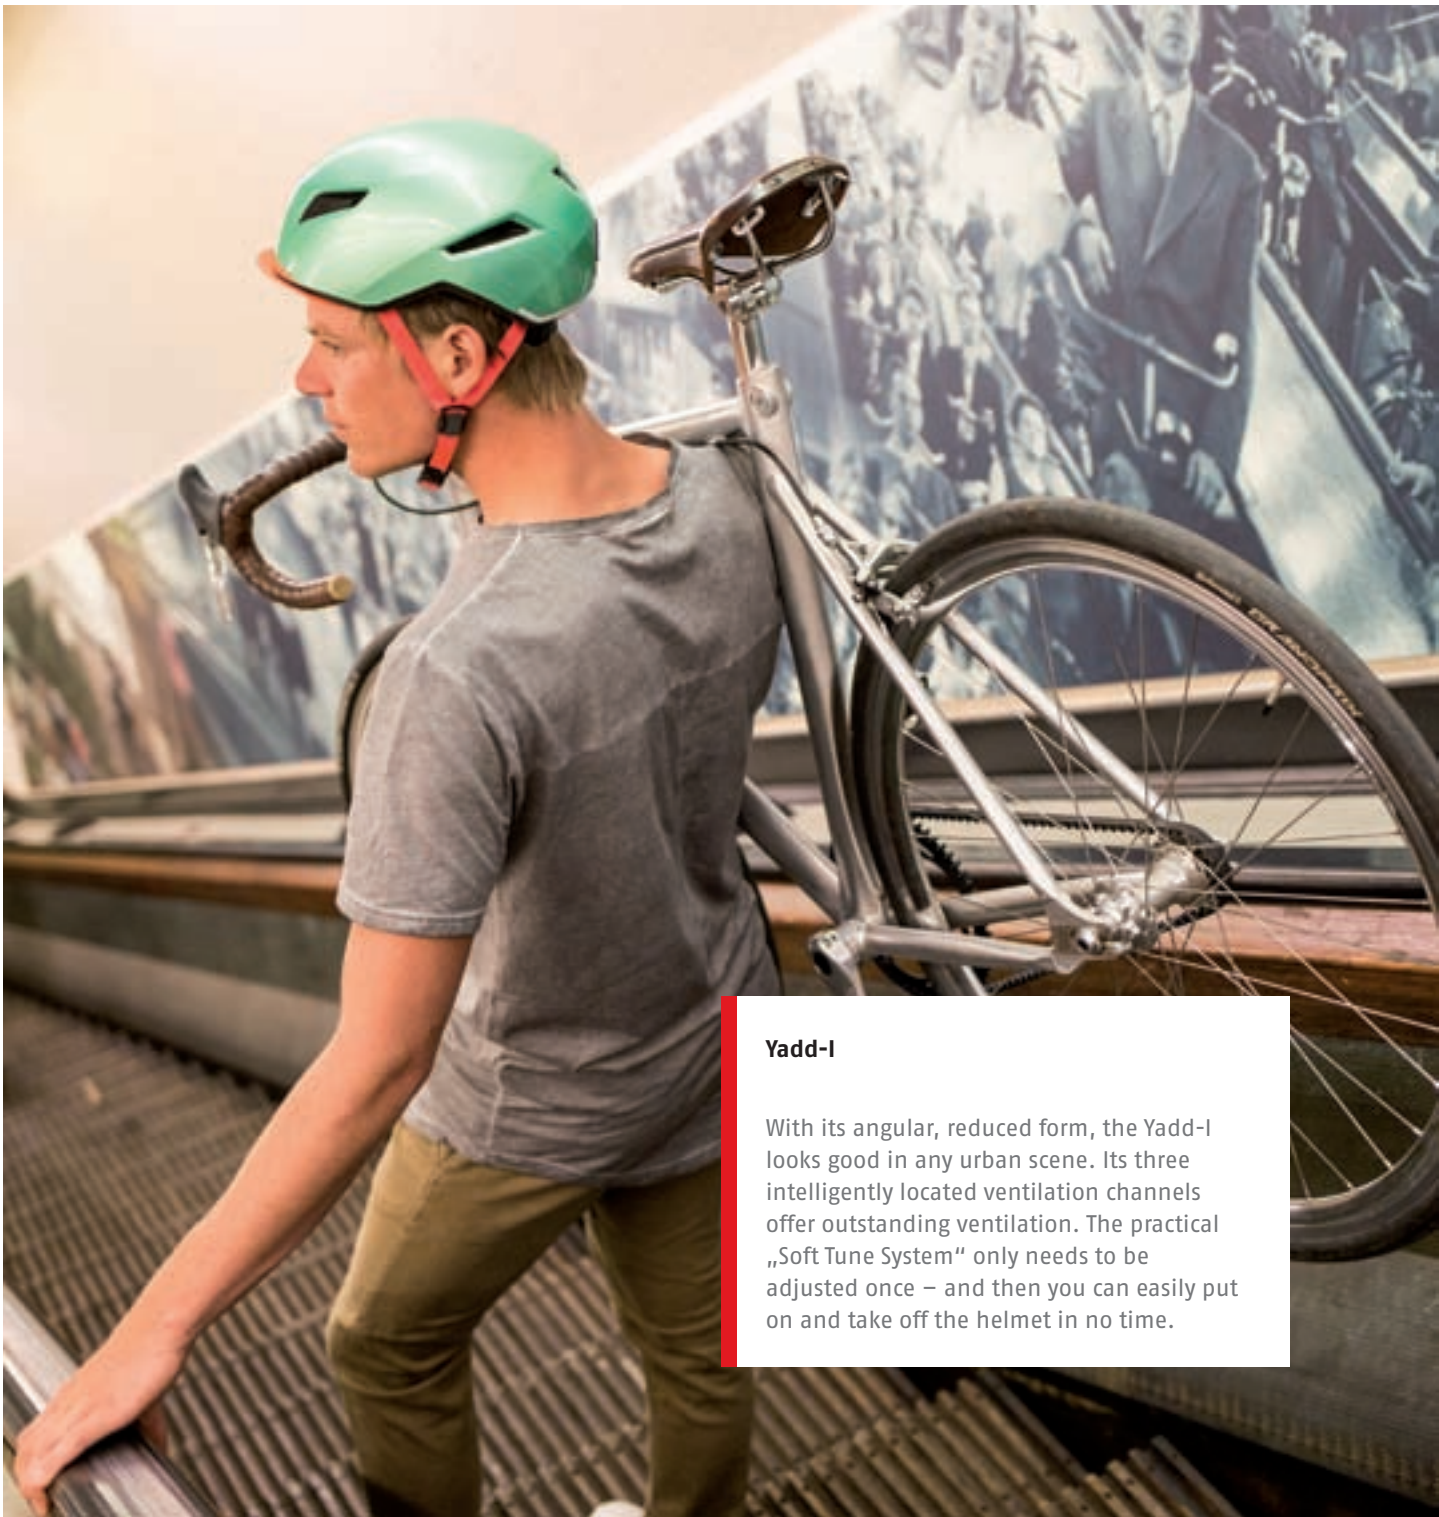

Yadd-I

With its angular, reduced form, the Yadd-I looks good in any urban scene. Its three intelligently located ventilation channels offer outstanding ventilation. The practical „Soft Tune System“ only needs to be adjusted once – and then you can easily put on and take off the helmet in no time.

Ref. No.	EAN 4003318	Colour	Weight g	Size	Head size cm	Box Qty
Yadd-I	77863 6	brilliant purple	240	S	51 - 55	1
Yadd-I	77864 3	brilliant purple	260	M	55 - 59	1
Yadd-I	77862 9	brilliant smaragd	240	S	51 - 55	1
Yadd-I	77861 2	brilliant smaragd	260	M	55 - 59	1
Yadd-I	72595 1	brilliant salmon	240	S	51 - 55	1
Yadd-I	72594 4	brilliant salmon	260	M	55 - 59	1
Yadd-I	72608 8	brilliant grey	240	S	51 - 55	1
Yadd-I	72596 8	brilliant grey	260	M	55 - 59	1
Yadd-I	72597 5	brilliant grey	300	L	58 - 61	1